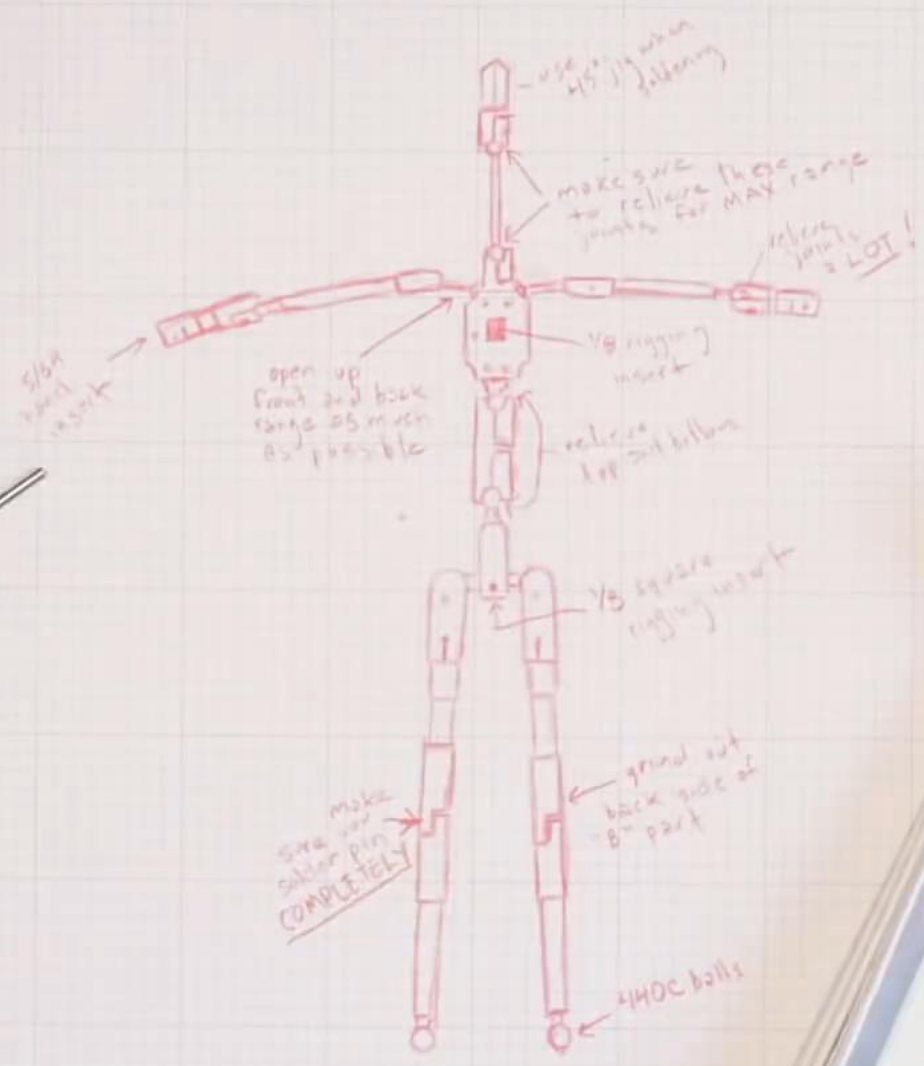

NORMAN - How to make a Norman

The following is a detailed description of the "NORMAN" assembly instructions found in the notebook:

- **Ball on at 45°**: A small diagram shows a ball joint with a pin inserted at a 45-degree angle. Labels include "1/16" (referring to the ball diameter), "5/32" (referring to the pin diameter), and "use 440 when fitting".
- **Grind this on the ball**: A note indicating that the ball should be ground to a specific shape.
- **SHOULDER (S)**: A diagram shows a shoulder on a rod with a diameter of 1/16" and a length of 1/4". The shoulder has a diameter of 5/32".
- **EASY!**: A note indicating that the assembly is simple.
- **Both sides**: A note indicating that the assembly should be done on both sides.