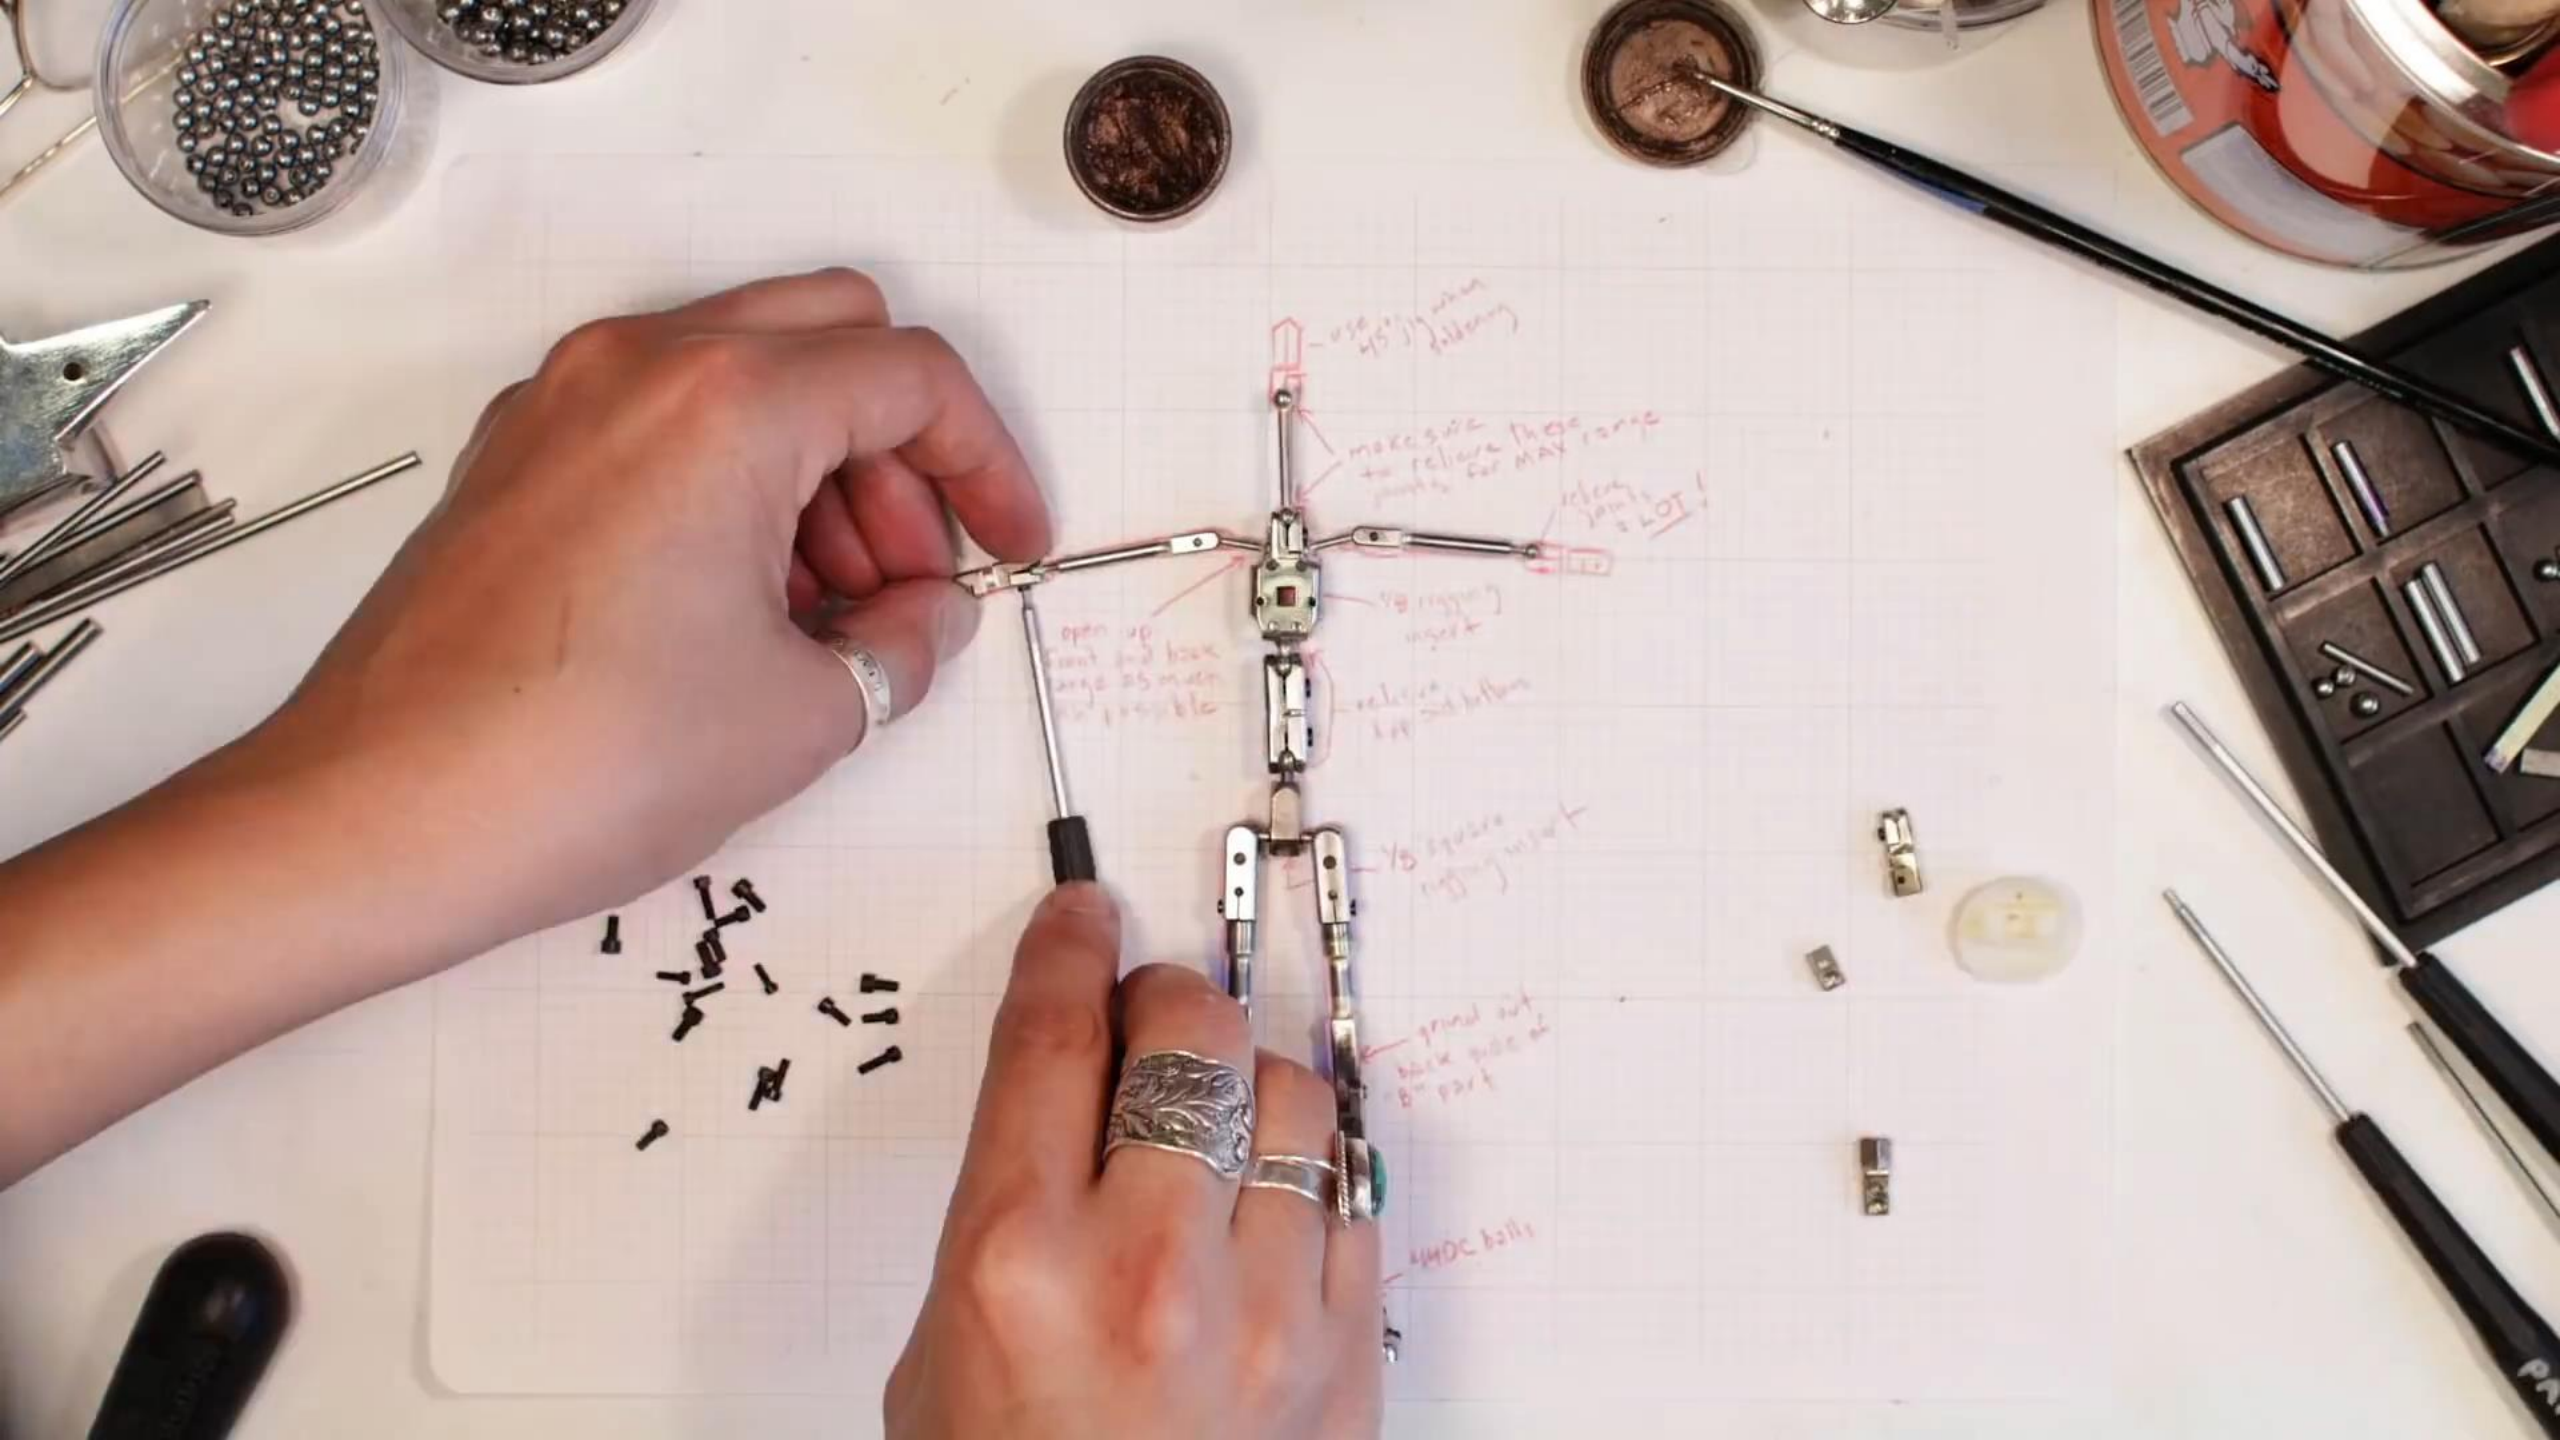

MOONGIRL

Henry Selick illustrated by Peter Chan and Courtney Booker

Coraline

The title "Coraline" is rendered in a white, hand-drawn, cursive font. The letter 'o' is replaced by a realistic, grey button with four holes. The letter 'i' is replaced by a black silhouette of a cat hanging upside down by its tail. A bright, glowing light source is positioned behind the 'i', creating a lens flare effect that illuminates the surrounding area.

- Ball on at 45°**: A small diagram shows a ball joint with a pin inserted at a 45-degree angle. Labels include "1/16" (referring to the ball diameter), "5/32" (referring to the pin diameter), and "use 440 when fitting".
- Grind this on the ball**: A note indicating that the ball should be ground to a specific shape.
- SHOULDER (S)**: A diagram shows a shoulder on a rod with a diameter of 1/16" and a length of 1/4". The shoulder has a diameter of 5/32".
- EASY!**: A note indicating that the assembly is simple.
- Both sides**: A note indicating that the assembly should be done on both sides.